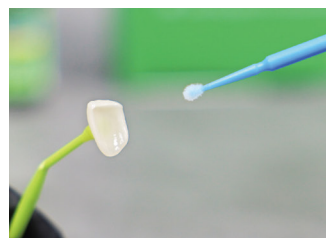

UPCERA

supraCXN Stick

The adhesive tip applicator

Reliable Materials Expert

supraCXN Stick

The adhesive tip applicator

- Flexible tip and bend easily
- Strong stick force
- Securely hold until restoration is placed
- Detaching by simple twist
- No residue remains on the adhered surface

Packaging: 10 pcs/set, 2 sets/box

Usage

supraCXN Stick is designed to hold and place fragile components used in dentistry.

Ideal for working with veneers, inlays, onlays, crowns, bands, brackets, dental jewelry, and others.

What can it be used for during the dental treatment?

Etching

Silanization

Cementation

Placement