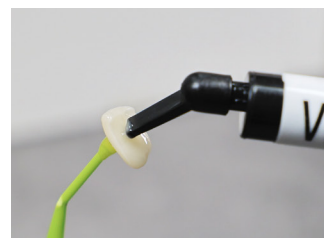

UPCERA

supraCXN Stick

The adhesive tip applicator

Reliable Materials Expert

supraCXN Stick

The adhesive tip applicator

- Flexible tip and bend easily
- Strong stick force
- Securely hold until restoration is placed
- Detaching by simple twist
- No residue remains on the adhered surface

Packaging: 10 pcs/set, 2 sets/box

Usage

supraCXN Stick is designed to hold and place fragile components used in dentistry.

Ideal for working with veneers, inlays, onlays, crowns, bands, brackets, dental jewelry, and others.

What can it be used for during the dental treatment?

Etching

Silanization

Cementation

Placement