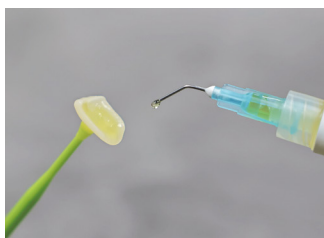

UPCERA

supraCXN Stick

The adhesive tip applicator

Reliable Materials Expert

supraCXN Stick

The adhesive tip applicator

- Flexible tip and bend easily
- Strong stick force
- Securely hold until restoration is placed
- Detaching by simple twist
- No residue remains on the adhered surface

Packaging: 10 pcs/set, 2 sets/box

Usage

supraCXN Stick is designed to hold and place fragile components used in dentistry.

Ideal for working with veneers, inlays, onlays, crowns, bands, brackets, dental jewelry, and others.

What can it be used for during the dental treatment?

Etching

Silanization

Cementation

Placement